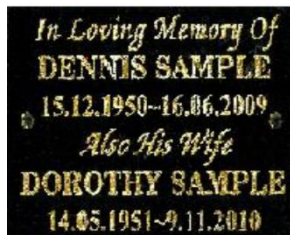

The plaques, measure 6" x 4" (150mmx100mm) and can have up to six lines of inscription engraved and lettered gold. There is a space for a maximum of 116 letters, spaces, or figures on each line and a grid is provided for you to map your requirements within these limits. No deviation from material, colour of plaque or inscription can be permitted. The final size of the lettering will be determined by the number of characters on each line.

Memorials will be within the Garden of Remembrance. New plaques can be ordered to incorporate other names. A charge will be made for amended plaques. Plaques are placed in the Garden of Remembrance within approximately four weeks of ordering. Plaques will be allocated in strict rotation and once fitted cannot be re-sited.

Because of the limited space available within the Garden of Remembrance and to protect the aesthetic appearance of the scheme, floral tributes and other items cannot be accommodated and will be removed. However, floral tributes may be placed within the designated Floral Tribute Area situated within the Garden of Remembrance. The public's cooperation in this regard would be much appreciated.

Wall plaque

A granite wall plaque (6"x4.") is available to purchase and the price and a total of 116 letters of inscription. Plaques are displayed on the raised sides of the water feature.

Rose shrub with plaque

The roses are already planted and established ready for dedication. The plaque and stainless-steel spike are included in the purchase price.

PLEASE NOTE – ♦ The Rose shrubs do on occasions fall victim to disease and need to be removed. Should this occur we will plant a new rose shrub as close to the original as possible.

Individual Memorial tree

This memorial includes the purchase of a plaque and stainless-steel spike. There are several trees available for dedication within the Garden of Remembrance.

If the memorial tree has to be felled. We will endeavour to plant a new tree as close to the original as possible. Where the original tree was mature, a stump will be left above ground, the grantee has the choice to place their plaque adjacent to the newly planted tree or the stump of the original.

If you would like to discuss the memorial options, please contact the Parish office.