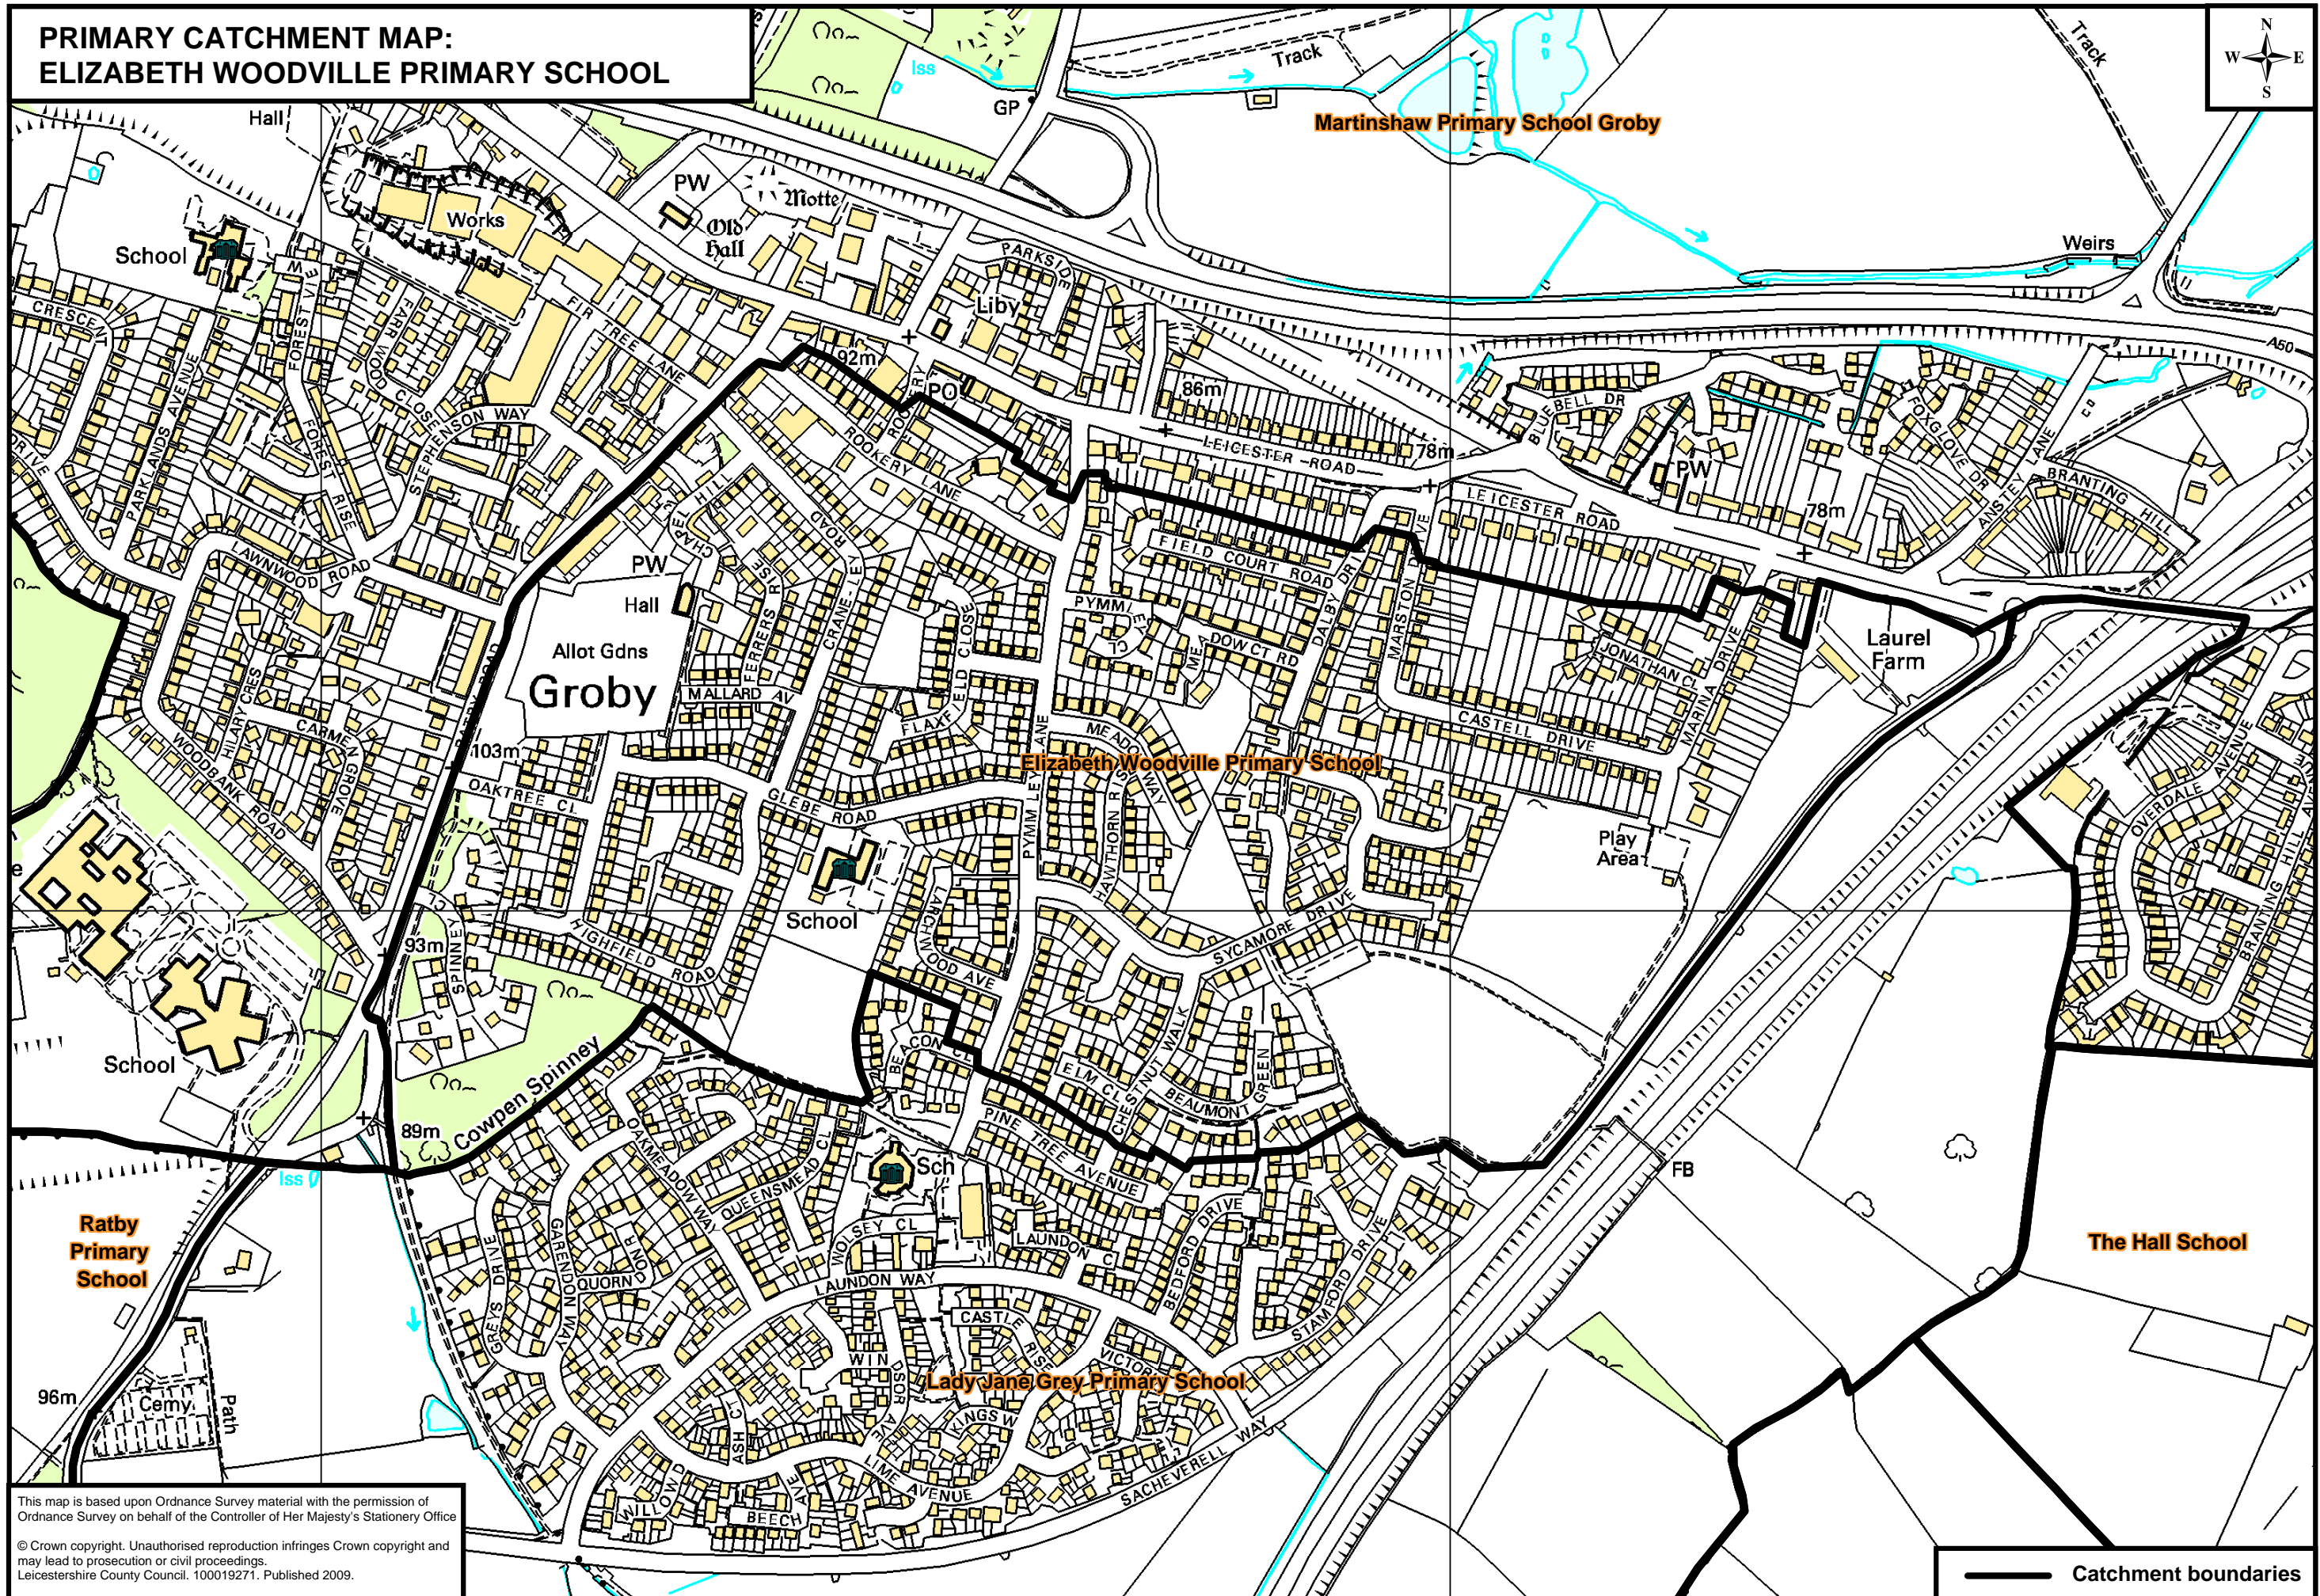

PRIMARY CATCHMENT MAP: ELIZABETH WOODVILLE PRIMARY SCHOOL

This map is based upon Ordnance Survey material with the permission of Ordnance Survey on behalf of the Controller of Her Majesty's Stationery Office
© Crown copyright. Unauthorised reproduction infringes Crown copyright and may lead to prosecution or civil proceedings.
Leicestershire County Council. 100019271. Published 2009.

— Catchment boundaries